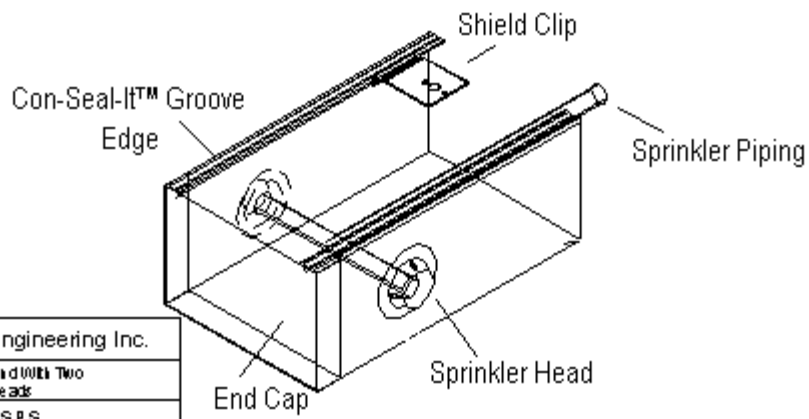

**Soffi-Steel® System/
U-Shield W/2 Sprinkler Heads**

Grice Engineering Inc.
U-Shield End With Two Sprinkler Heads
Drawn By: S.P.S.